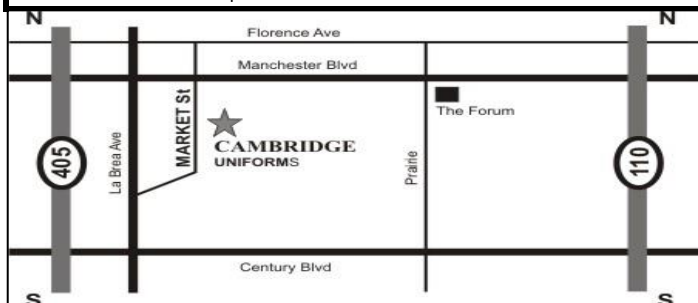

Navy Jersey Short	Youth	all sizes	\$ 8.99
	W/Logo	Adult	S-XL \$ 9.99

Add \$5.00 For Embroidery Logo
Add \$5.00 For Student's Name

Add \$1.00 For Heat Seal Logo

Store Location: 220 S. Market St. Inglewood, CA 90301
Tel: 310-673-3131 (Corner of Manchester & Market St.)